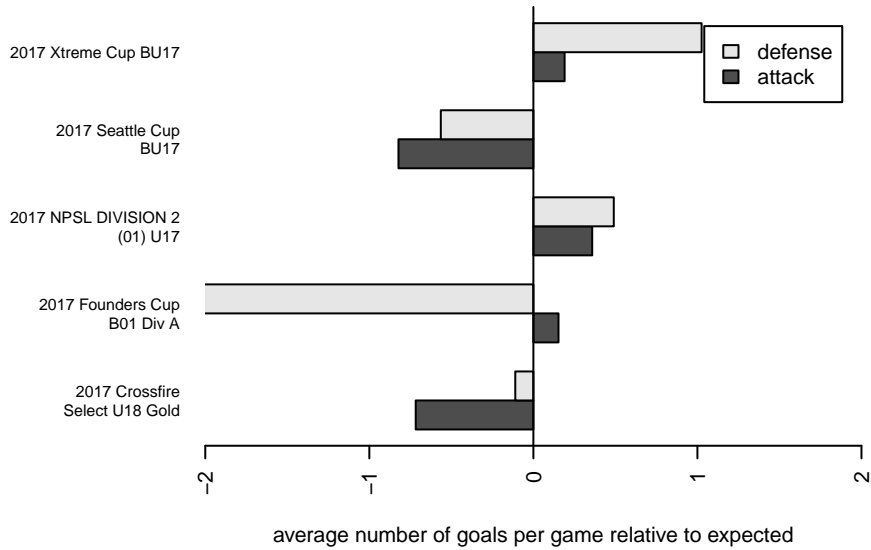

# Newport FC Barca B01

Newport Youth SC  
 Bellevue, WA  
 B01 total strength=1230  
 attack=6.49 defense=3.04  
 fall league = NPSL DIVISION 2 (01) U17

alt names used:  
 Newport FC B'01 Barca  
 Newport FC B01 Barca  
 Newport FC B01 Barca  
 Newport FC B01 Barca

Venues played:  
 2017 Seattle Cup BU17  
 2017 Crossfire Select U18 Gold  
 2017 Xtreme Cup BU17  
 2017 NPSL DIVISION 2 (01) U17  
 2017 Founders Cup B01 Div A

**Newport FC Barca B01**  
 Dots are actual minus expected GF (blue circles) and GA (red triangles).  
 Blue line is smoothed change in attack strength. Red is smoothed change in defense strength.

**attack and defense variance (black dot)  
relative to other teams  
and top 10 in region**

**attack and defense rating  
relative to others at age  
and all opponents in last 13 months**

**Performance relative to 13 month average**