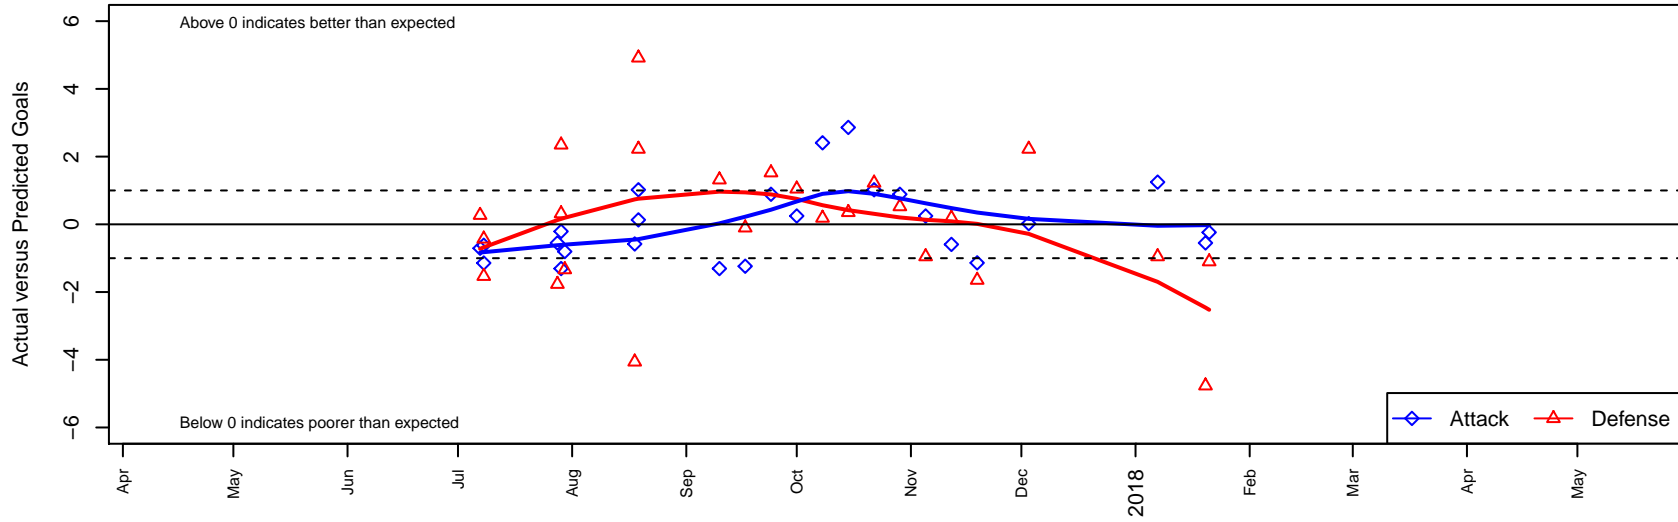

# Newport FC Barca B01

Newport Youth SC  
 Bellevue, WA  
 B01 total strength=1230  
 attack=6.49 defense=3.04  
 fall league = NPSL DIVISION 2 (01) U17

alt names used:  
 Newport FC B'01 Barca  
 Newport FC B01 Barca  
 Newport FC B01 Barca  
 Newport FC B01 Barca

Venues played:  
 2017 Seattle Cup BU17  
 2017 Crossfire Select U18 Gold  
 2017 Xtreme Cup BU17  
 2017 NPSL DIVISION 2 (01) U17  
 2017 Founders Cup B01 Div A

**Newport FC Barca B01**  
 Dots are actual minus expected GF (blue circles) and GA (red triangles).  
 Blue line is smoothed change in attack strength. Red is smoothed change in defense strength.

**attack and defense variance (black dot)  
relative to other teams  
and top 10 in region**

**attack and defense rating  
relative to others at age  
and all opponents in last 13 months**

**Performance relative to 13 month average**