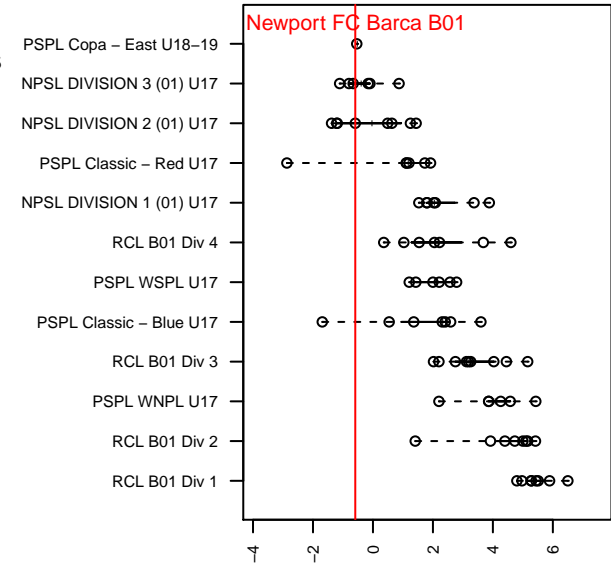

# Newport FC Barca B01

Newport Youth SC  
 Bellevue, WA  
 B01 total strength=1230  
 attack=6.49 defense=3.04  
 fall league = NPSL DIVISION 2 (01) U17

alt names used:  
 Newport FC B'01 Barca  
 Newport FC B01 Barca  
 Newport FC B01 Barca  
 Newport FC B01 Barca

Venues played:  
 2017 Seattle Cup BU17  
 2017 Crossfire Select U18 Gold  
 2017 Xtreme Cup BU17  
 2017 NPSL DIVISION 2 (01) U17  
 2017 Founders Cup B01 Div A

**Newport FC Barca B01**  
 Dots are actual minus expected GF (blue circles) and GA (red triangles).  
 Blue line is smoothed change in attack strength. Red is smoothed change in defense strength.

**attack and defense variance (black dot)  
relative to other teams  
and top 10 in region**

**attack and defense rating  
relative to others at age  
and all opponents in last 13 months**

**Performance relative to 13 month average**