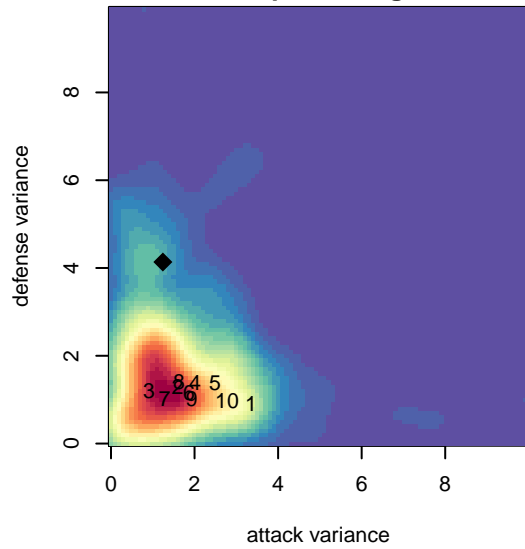

# Newport FC Barca B01

Newport Youth SC  
 Bellevue, WA  
 B01 total strength=1230  
 attack=6.49 defense=3.04  
 fall league = NPSL DIVISION 2 (01) U17

alt names used:  
 Newport FC B'01 Barca  
 Newport FC B01 Barca  
 Newport FC B01 Barca  
 Newport FC B01 Barca

Venues played:  
 2017 Seattle Cup BU17  
 2017 Crossfire Select U18 Gold  
 2017 Xtreme Cup BU17  
 2017 NPSL DIVISION 2 (01) U17  
 2017 Founders Cup B01 Div A

**Newport FC Barca B01**  
 Dots are actual minus expected GF (blue circles) and GA (red triangles).  
 Blue line is smoothed change in attack strength. Red is smoothed change in defense strength.

**attack and defense variance (black dot)  
relative to other teams  
and top 10 in region**

**attack and defense rating  
relative to others at age  
and all opponents in last 13 months**

**Performance relative to 13 month average**