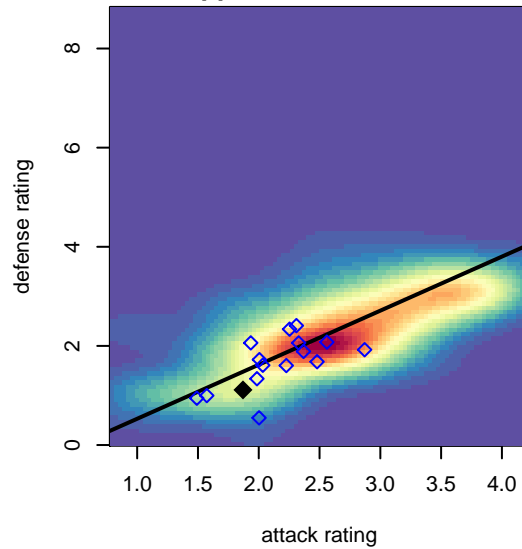

# Newport FC Barca B01

Newport Youth SC  
 Bellevue, WA  
 B01 total strength=1230  
 attack=6.49 defense=3.04  
 fall league = NPSL DIVISION 2 (01) U17

alt names used:  
 Newport FC B'01 Barca  
 Newport FC B01 Barca  
 Newport FC B01 Barca  
 Newport FC B01 Barca

Venues played:  
 2017 Seattle Cup BU17  
 2017 Crossfire Select U18 Gold  
 2017 Xtreme Cup BU17  
 2017 NPSL DIVISION 2 (01) U17  
 2017 Founders Cup B01 Div A

**Newport FC Barca B01**  
 Dots are actual minus expected GF (blue circles) and GA (red triangles).  
 Blue line is smoothed change in attack strength. Red is smoothed change in defense strength.

**attack and defense variance (black dot)  
relative to other teams  
and top 10 in region**

**attack and defense rating  
relative to others at age  
and all opponents in last 13 months**

**Performance relative to 13 month average**