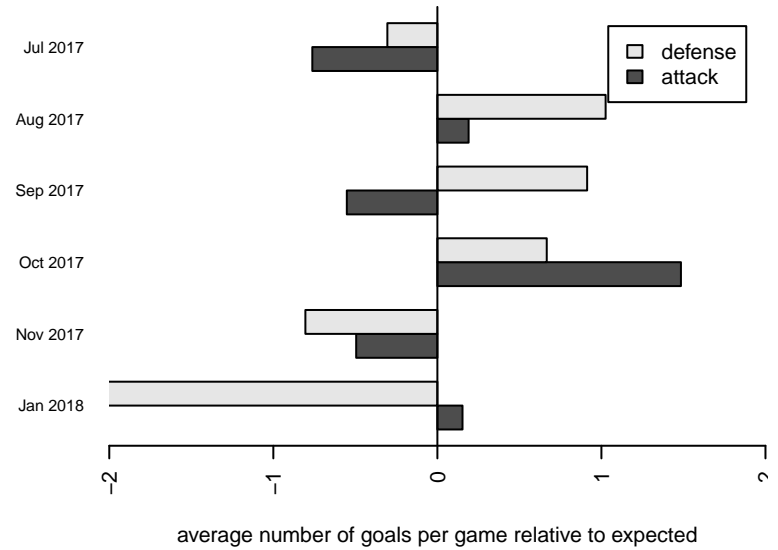

Performance relative to 13 month average